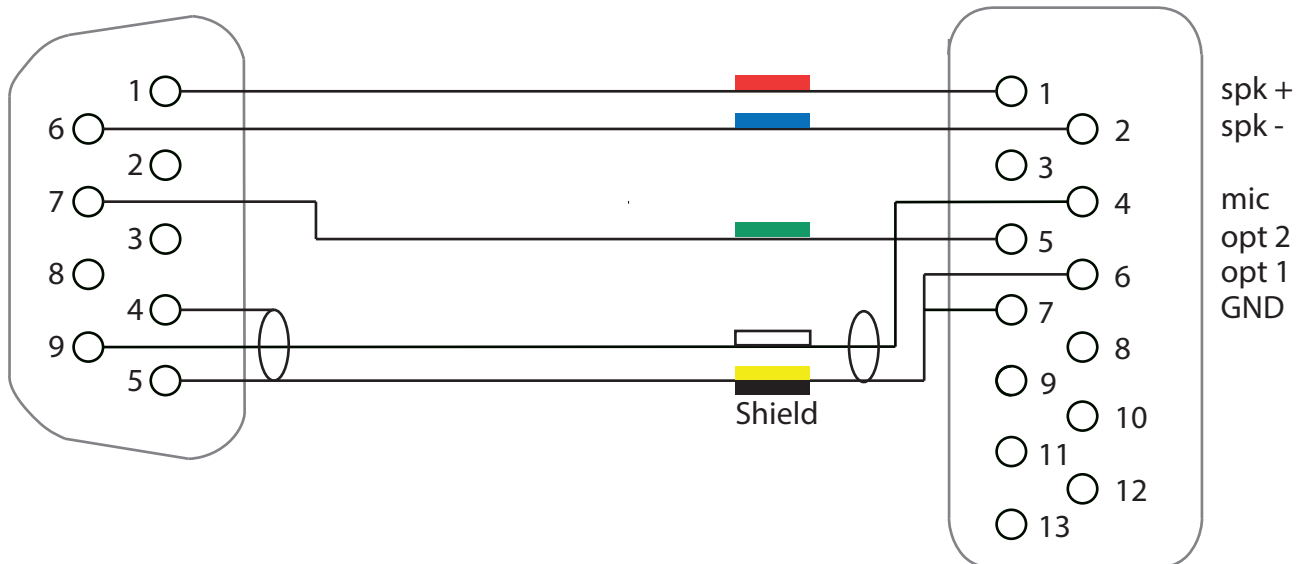

## Application Note

### Green-GO RDX to Motorola 13 pin / 2,5 mm pitch adaptor

Green-GO  
RDX db 9

Motorola  
13 pin / 2,5mm

Switch 1 OFF  
Switch 2 OFF

Supported:  
EX500/600 GL2000 GP328/338PLUS GP344/388  
PRO5150elite, EX560XLS