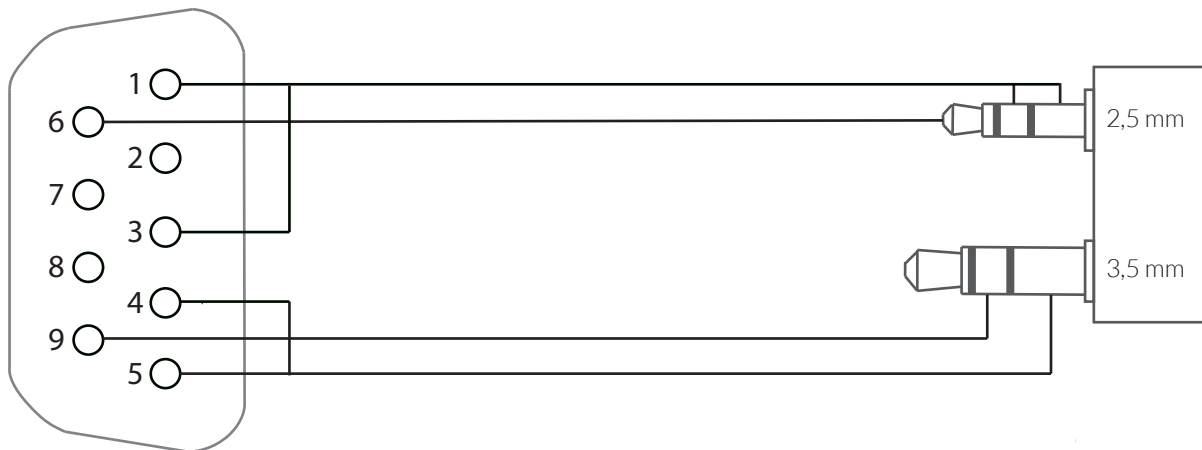

Application Note

Green-GO RDX to Kenwood 3,5 + 2,5 mm stereo Jack

Green-GO
RDX db 9

Kenwood
3,5 + 2,5

Switch 1 OFF
Switch 2 OFF

Supported:
TK208, TK220, TK240, TK248, TK250, TK260G, TK270,
TK270G, TK308, TK340, TK350, TK430, TK2100, TK2207,
TK3201, TK3301, TK3107, TK3207, TK3160, TK3401D,
TK3501 etc.