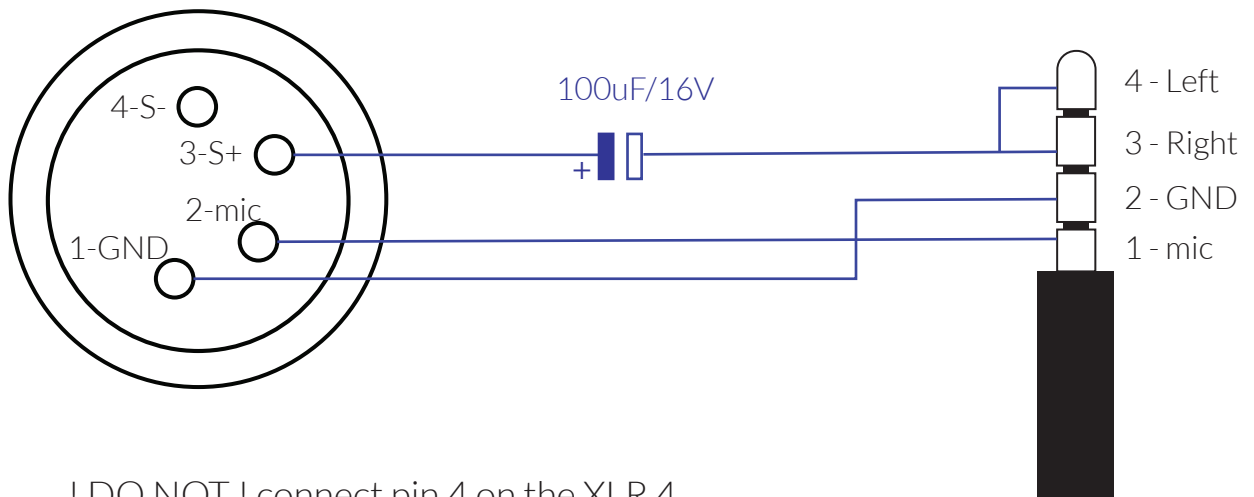

Application Note

4 pin female to 1/8 TRRS female phone adaptor To use phone headset on Green-GO

! DO NOT ! connect pin 4 on the XLR 4
turn on bias for headset electret microphone